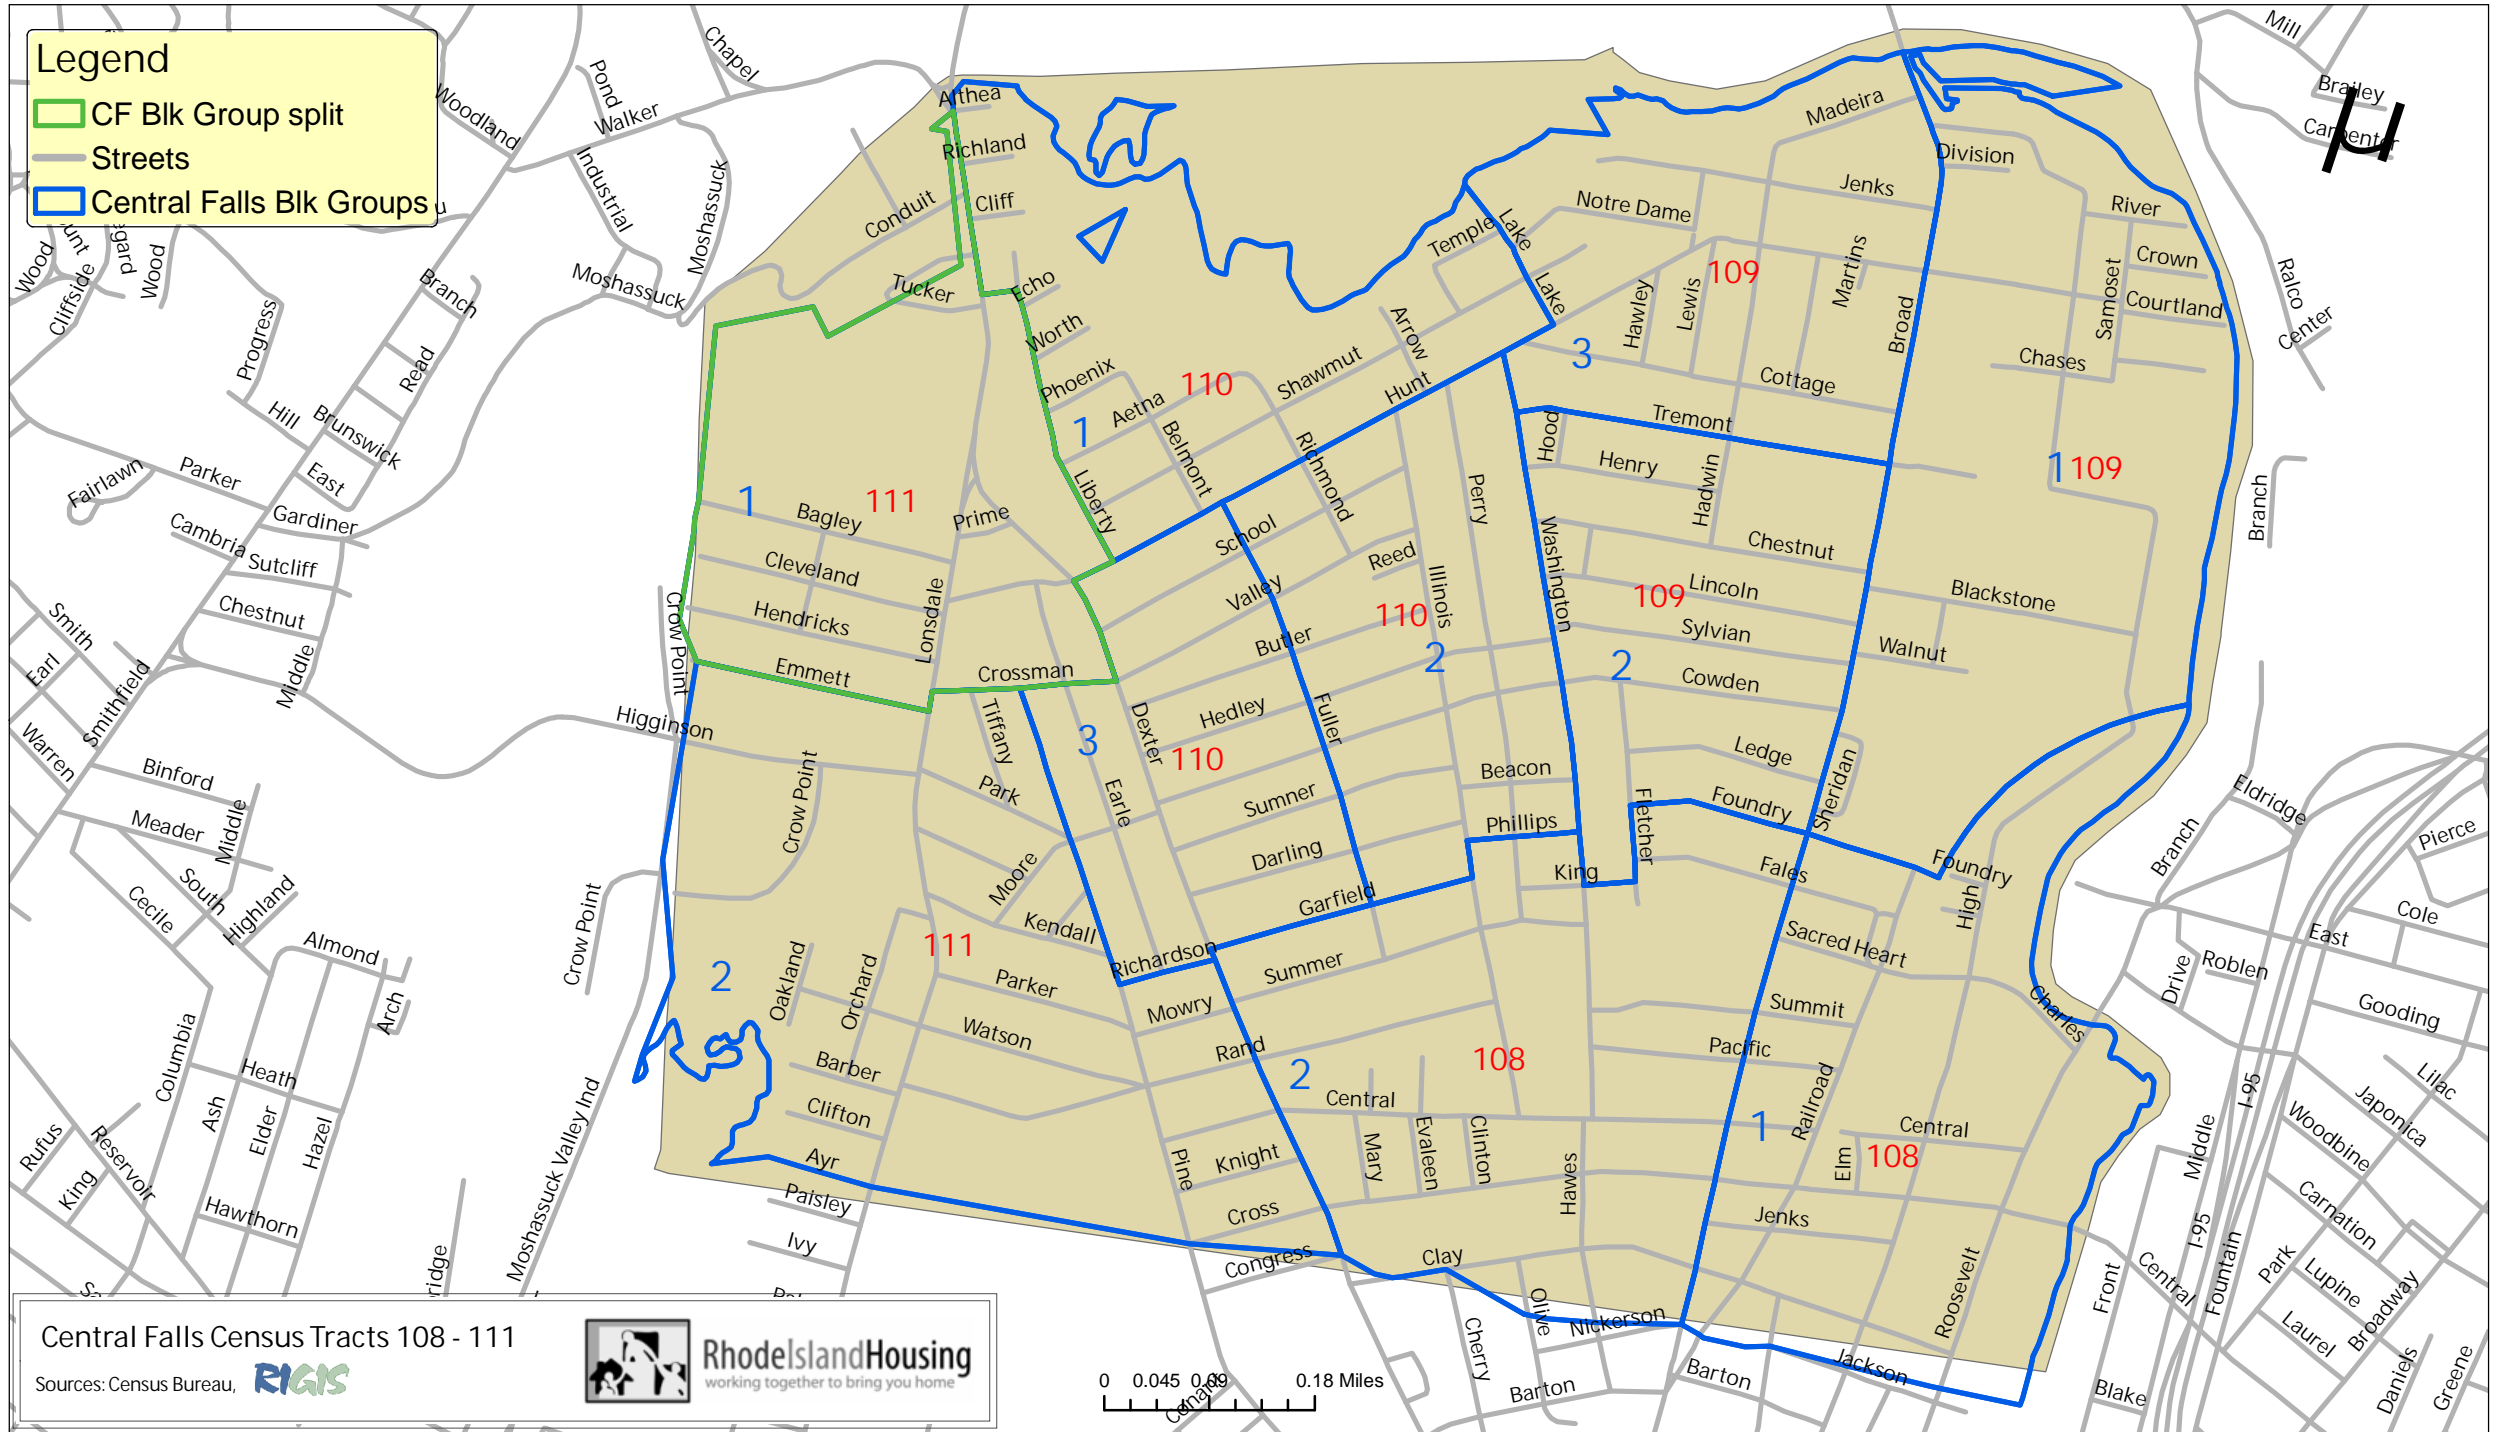

**Legend**

- CF Blk Group split
- Streets
- Central Falls Blk Groups

Central Falls Census Tracts 108 - 111

Sources: Census Bureau, **RIGIS**

**Rhode Island Housing**  
working together to bring you home