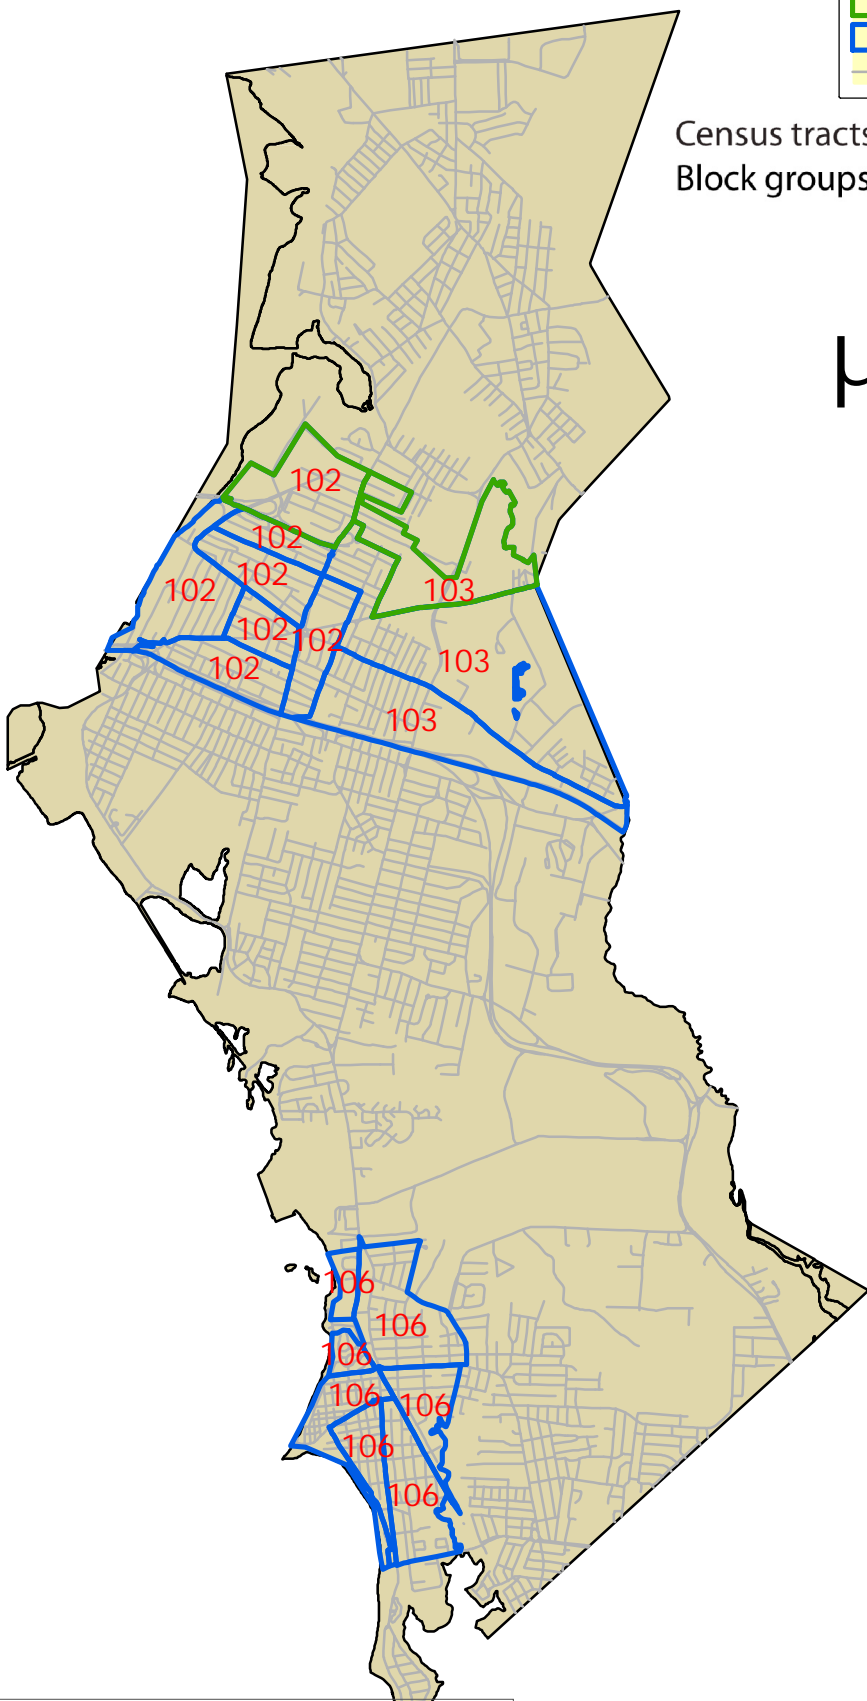

Legend

- EP Blk Groups split
- E. Providence Blk Groups
- Streets

Census tracts numbered in **RED**
 Block groups outlined in **BLUE**

East Providence NSP Census Tracts
 (2 maps in detail)

Sources: Census Bureau, **RIGIS**

RhodeIslandHousing
 working together to bring you home

East Providence Census Tract 106
 Sources: Census Bureau, **RIGIS**
 Prepared by: Justine Calcina, January 20, 2009

Rhode Island Housing
 working together to bring you home

0 0.04 0.08 0.16 Miles

Legend

- EP Blk Groups split
- E. Providence Blk Groups
- Streets

East Providence Census Tracts 102 - 103

Sources: Census Bureau, **RIGIS**

Rhode Island Housing
working together to bring you home

0 0.05 0.1 Miles
0 0.025 0.05 0.1 Kilometers