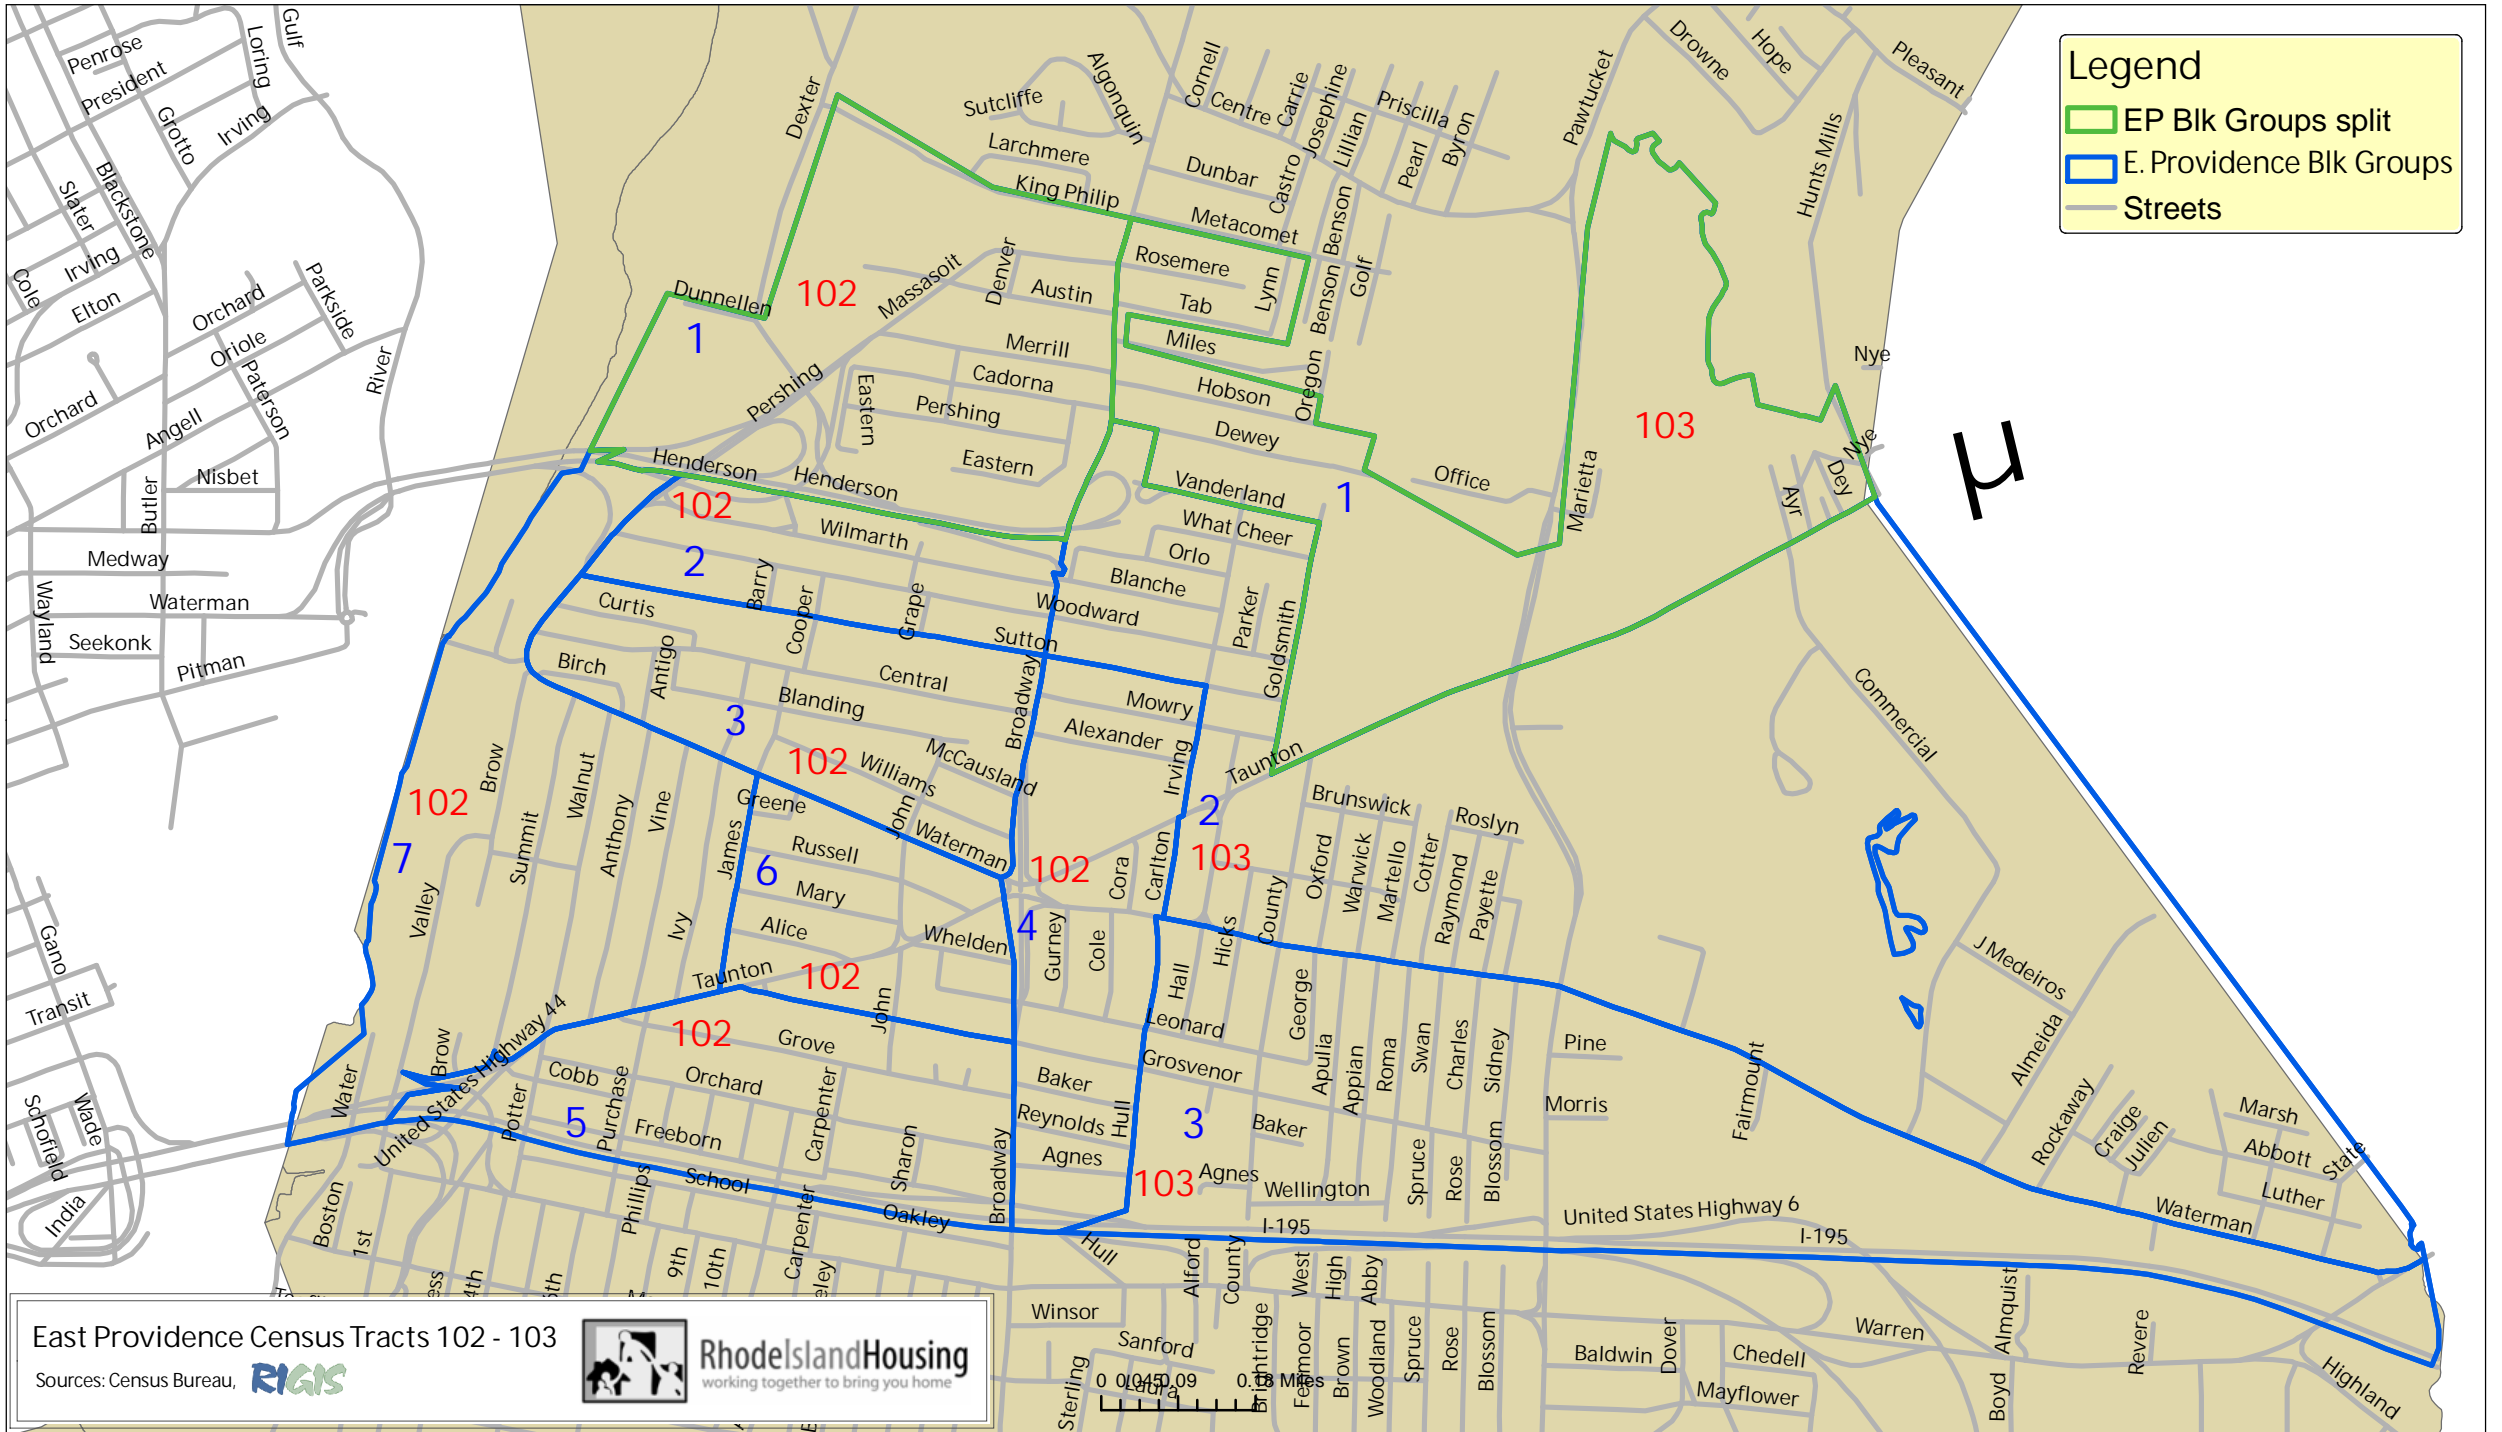

Legend

- EP Blk Groups split
- E. Providence Blk Groups
- Streets

Census tracts numbered in **RED**
 Block groups outlined in **BLUE**

East Providence NSP Census Tracts
 (2 maps in detail)

Sources: Census Bureau, **RIGIS**

RhodeIslandHousing
 working together to bring you home

East Providence Census Tract 106
 Sources: Census Bureau, **RIGIS**
 Prepared by: Justine Calcina, January 20, 2009

Rhode Island Housing
 working together to bring you home

0 0.04 0.08 0.16 Miles

Legend

- EP Blk Groups split
- E. Providence Blk Groups
- Streets

East Providence Census Tracts 102 - 103

Sources: Census Bureau, **RIGIS**

Rhode Island Housing
working together to bring you home

0 0.05 0.1 Miles
0 0.025 0.05 0.1 Kilometers