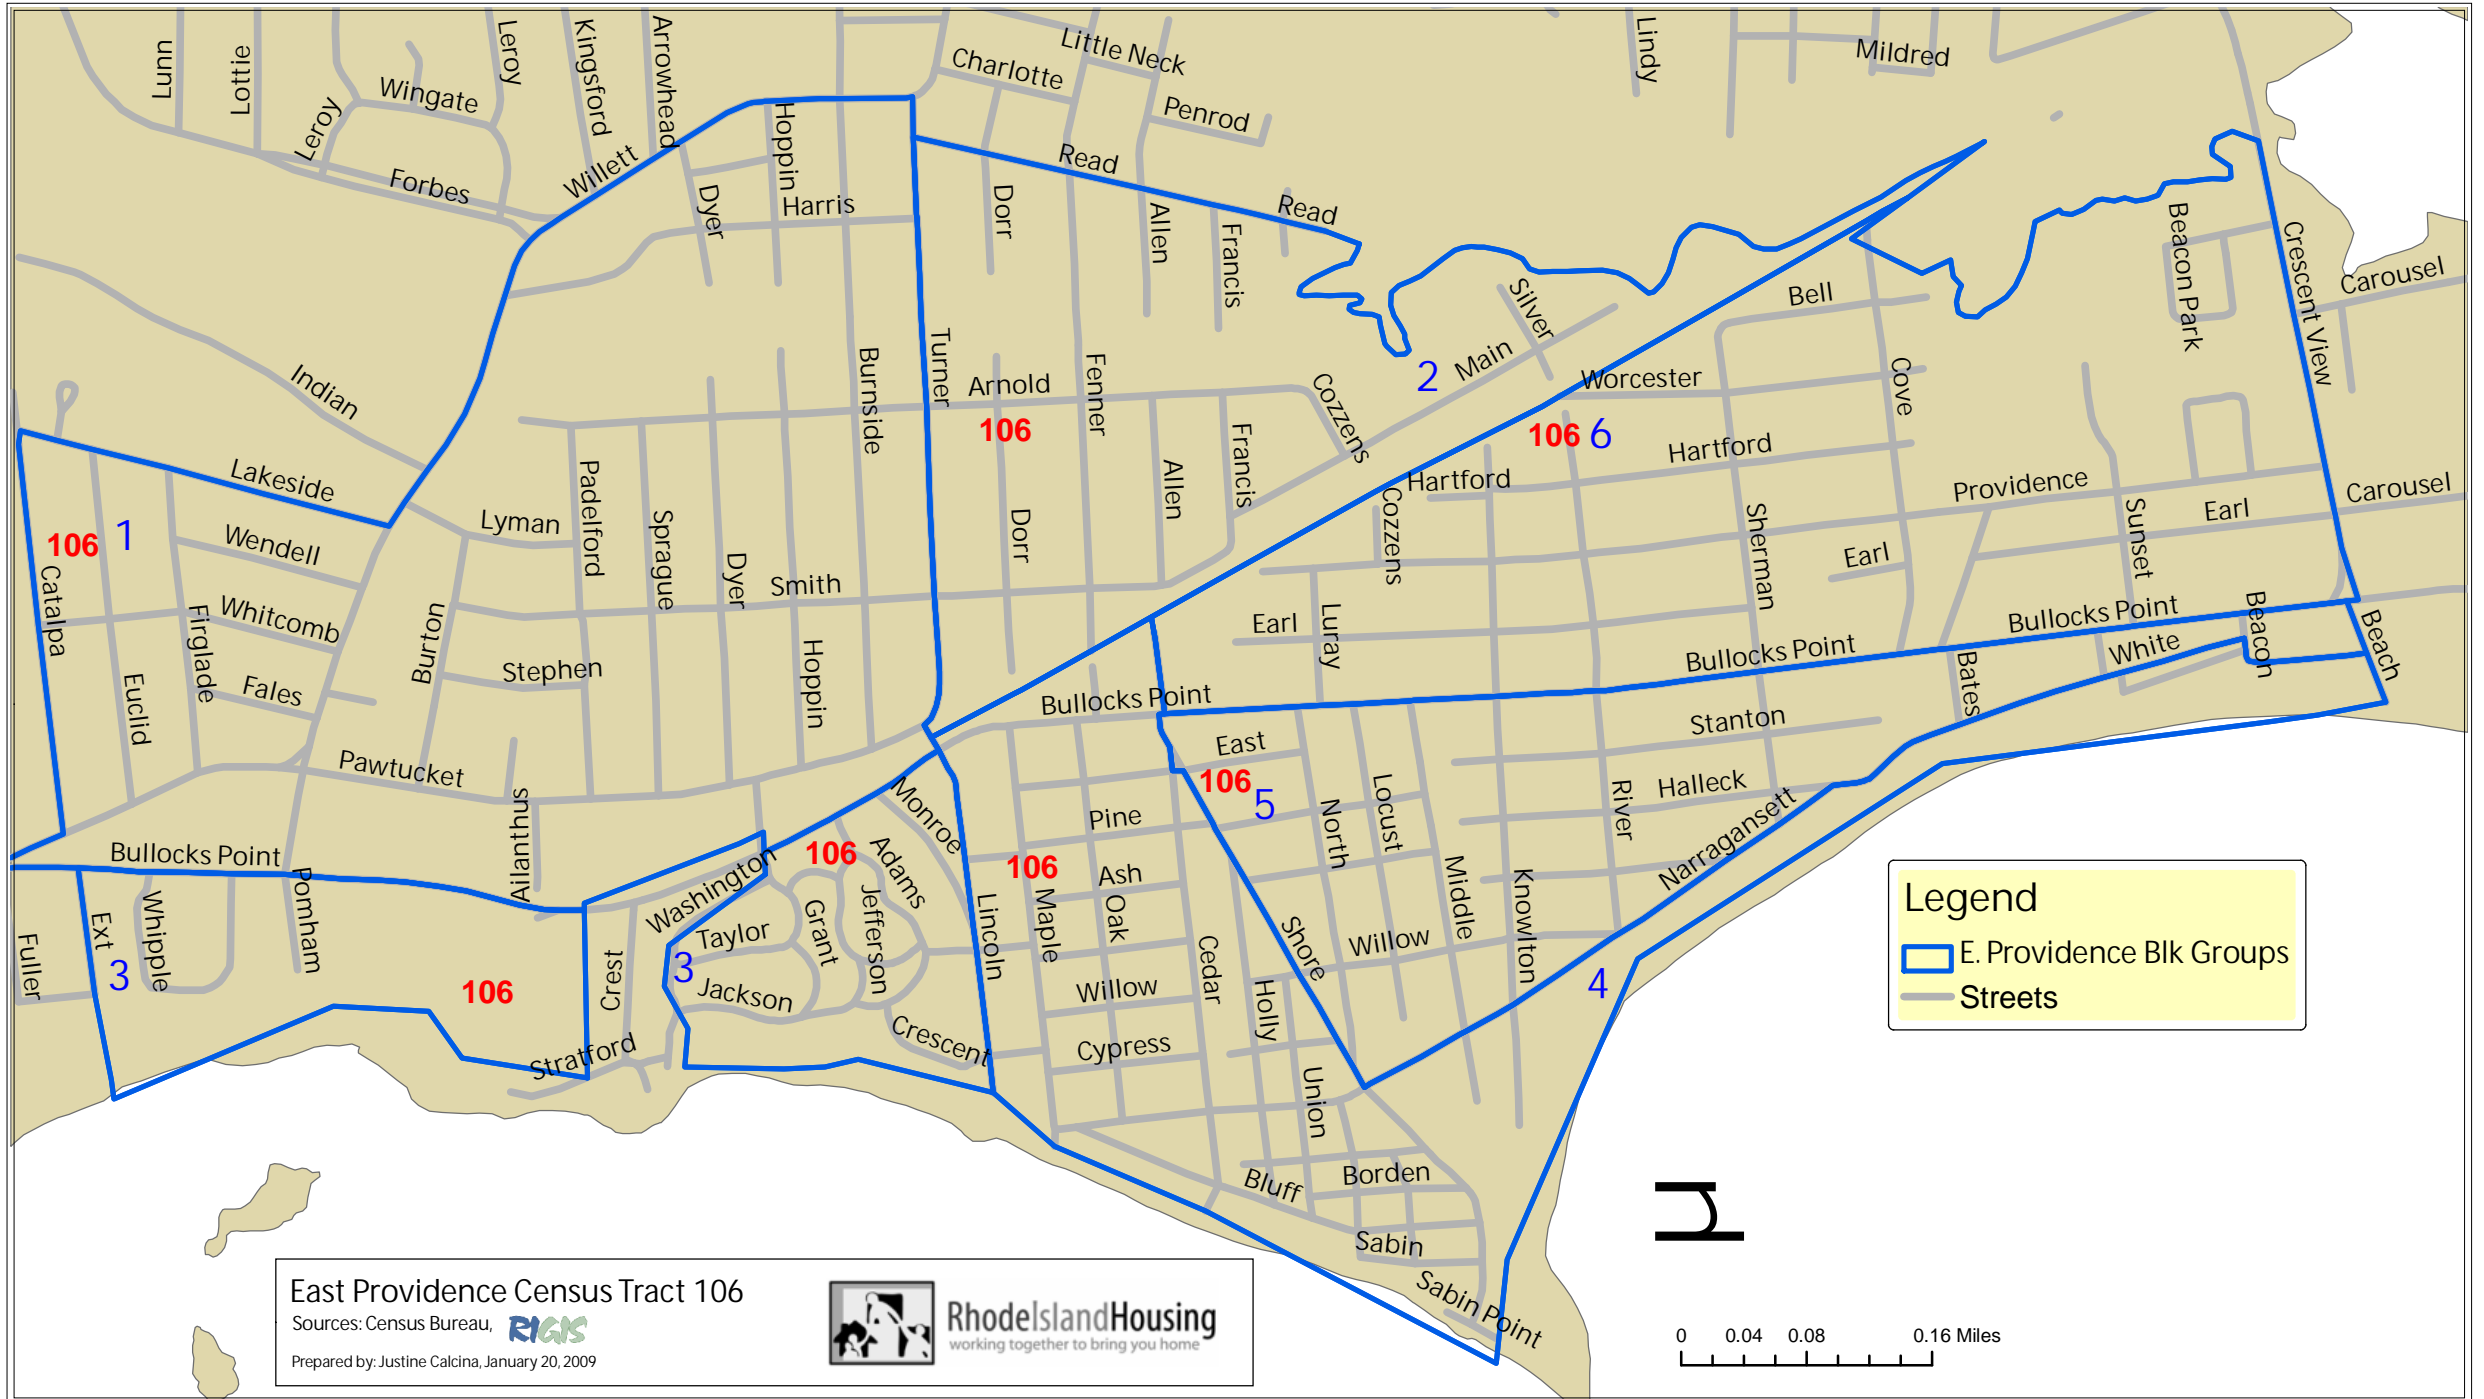

Legend

- EP Blk Groups split
- E. Providence Blk Groups
- Streets

Census tracts numbered in **RED**
 Block groups outlined in **BLUE**

East Providence NSP Census Tracts
 (2 maps in detail)

Sources: Census Bureau, **RIGIS**

RhodeIslandHousing
 working together to bring you home

East Providence Census Tract 106
 Sources: Census Bureau, **RIGIS**
 Prepared by: Justine Calcina, January 20, 2009

Rhode Island Housing
 working together to bring you home

0 0.04 0.08 0.16 Miles

Legend

- EP Blk Groups split
- E. Providence Blk Groups
- Streets

East Providence Census Tracts 102 - 103

Sources: Census Bureau, **RIGIS**

Rhode Island Housing
working together to bring you home

0 0.05 0.1 Miles
0 0.025 0.05 0.1 Kilometers