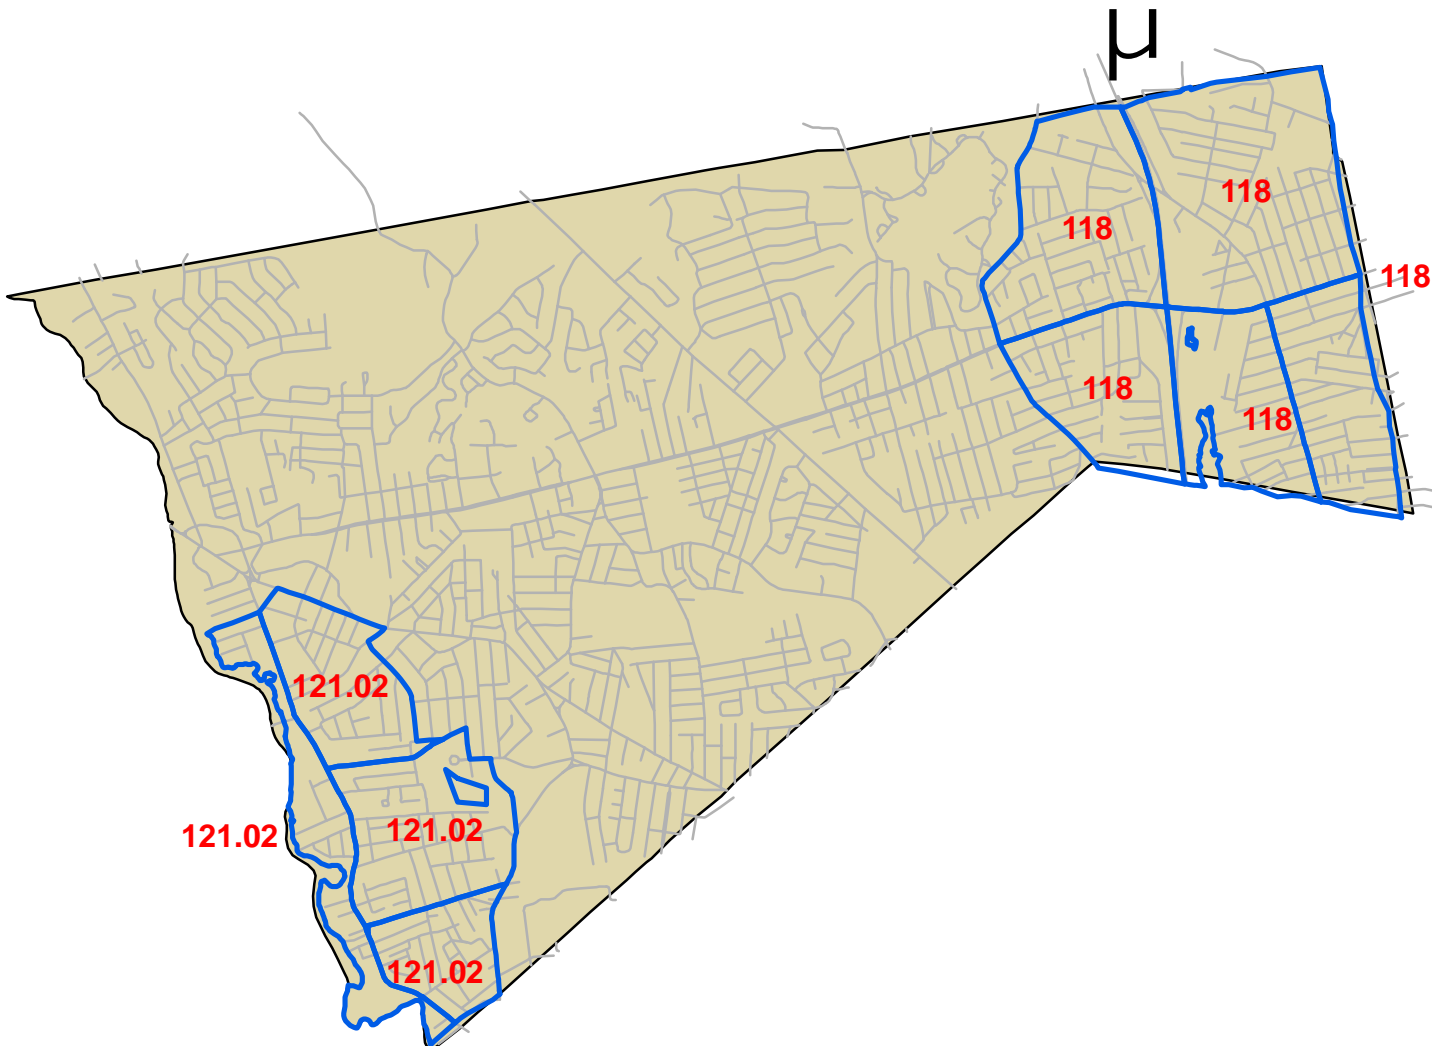

Legend

- N. Providence Blk Groups
- NP Streets

Census tracts numbered in **RED**
 Block groups outlined in **BLUE**

North Providence NSP Census Tracts
 (2 maps in detail)

Sources: Census Bureau, **RIGIS**