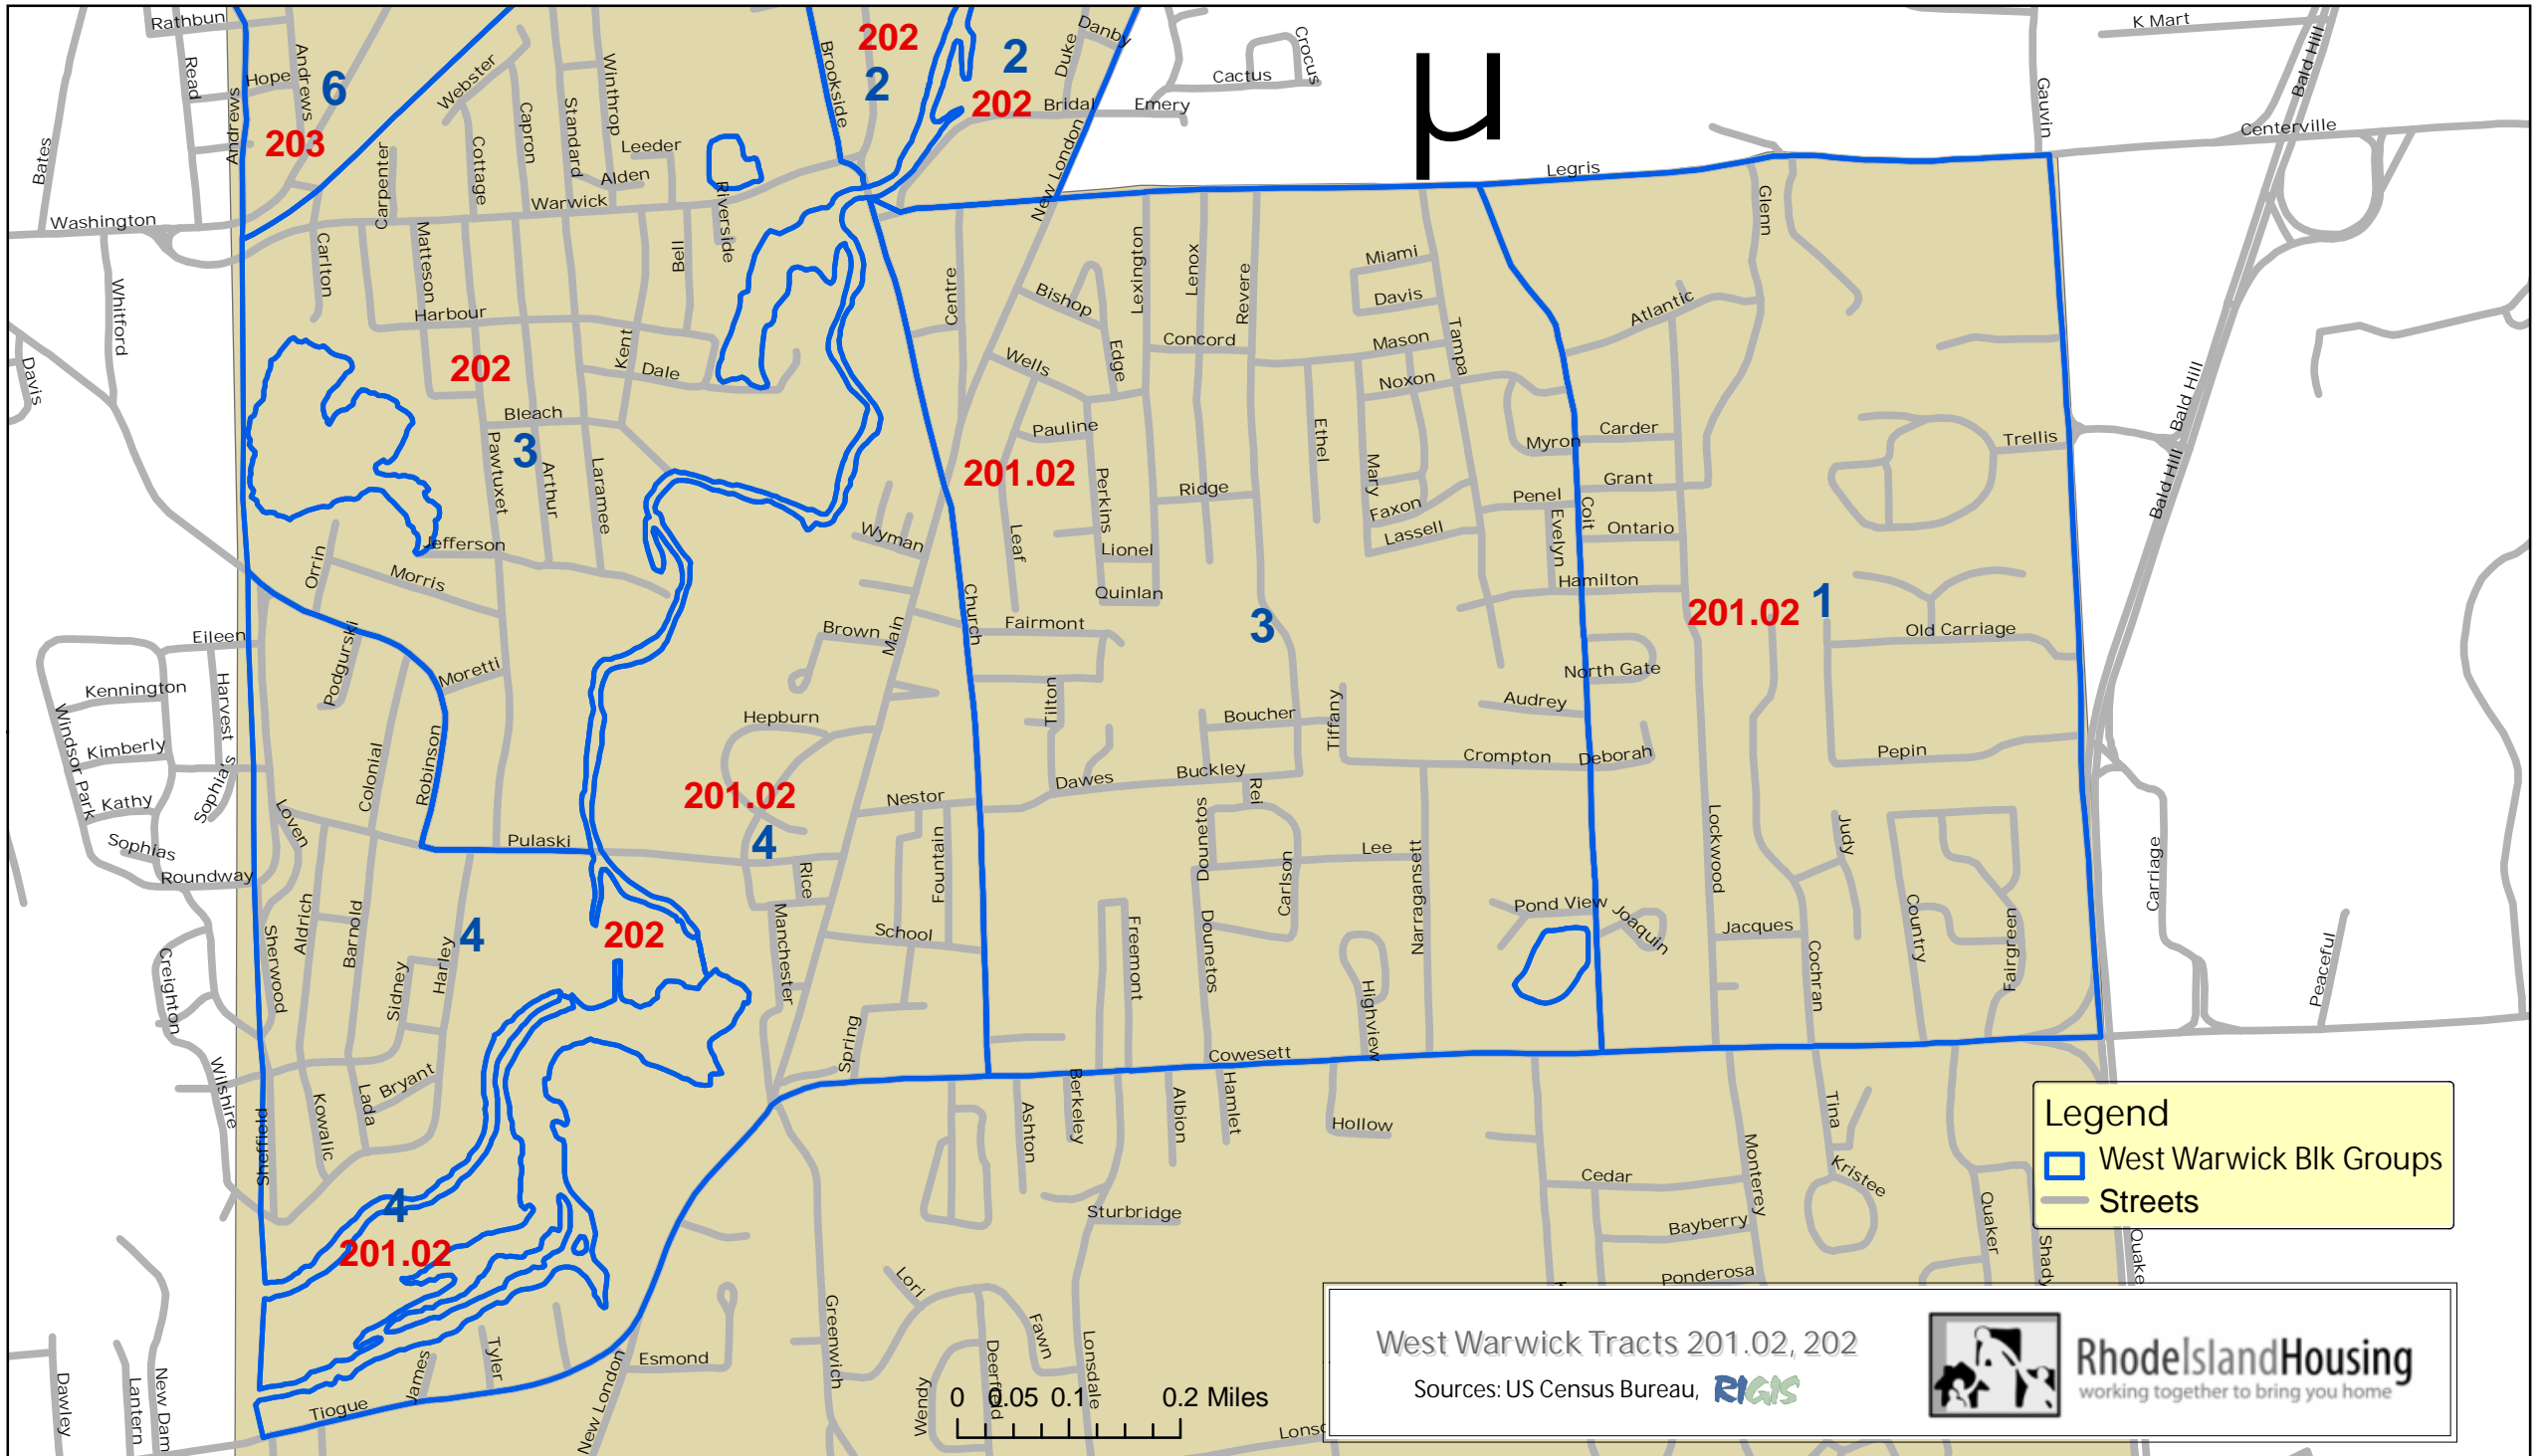

**Legend**

- West Warwick Blk Groups
- Streets

Census tracts numbered in **RED**  
 Block groups outlined in **BLUE**

West Warwick NSP Census Tracts  
 (2 maps in detail)

Sources: US Census Bureau, **RIGIS**

**RhodeIslandHousing**  
 working together to bring you home

West Warwick Tracts 201.02, 202

Sources: US Census Bureau, **RIGIS**

**Rhode Island Housing**  
working together to bring you home