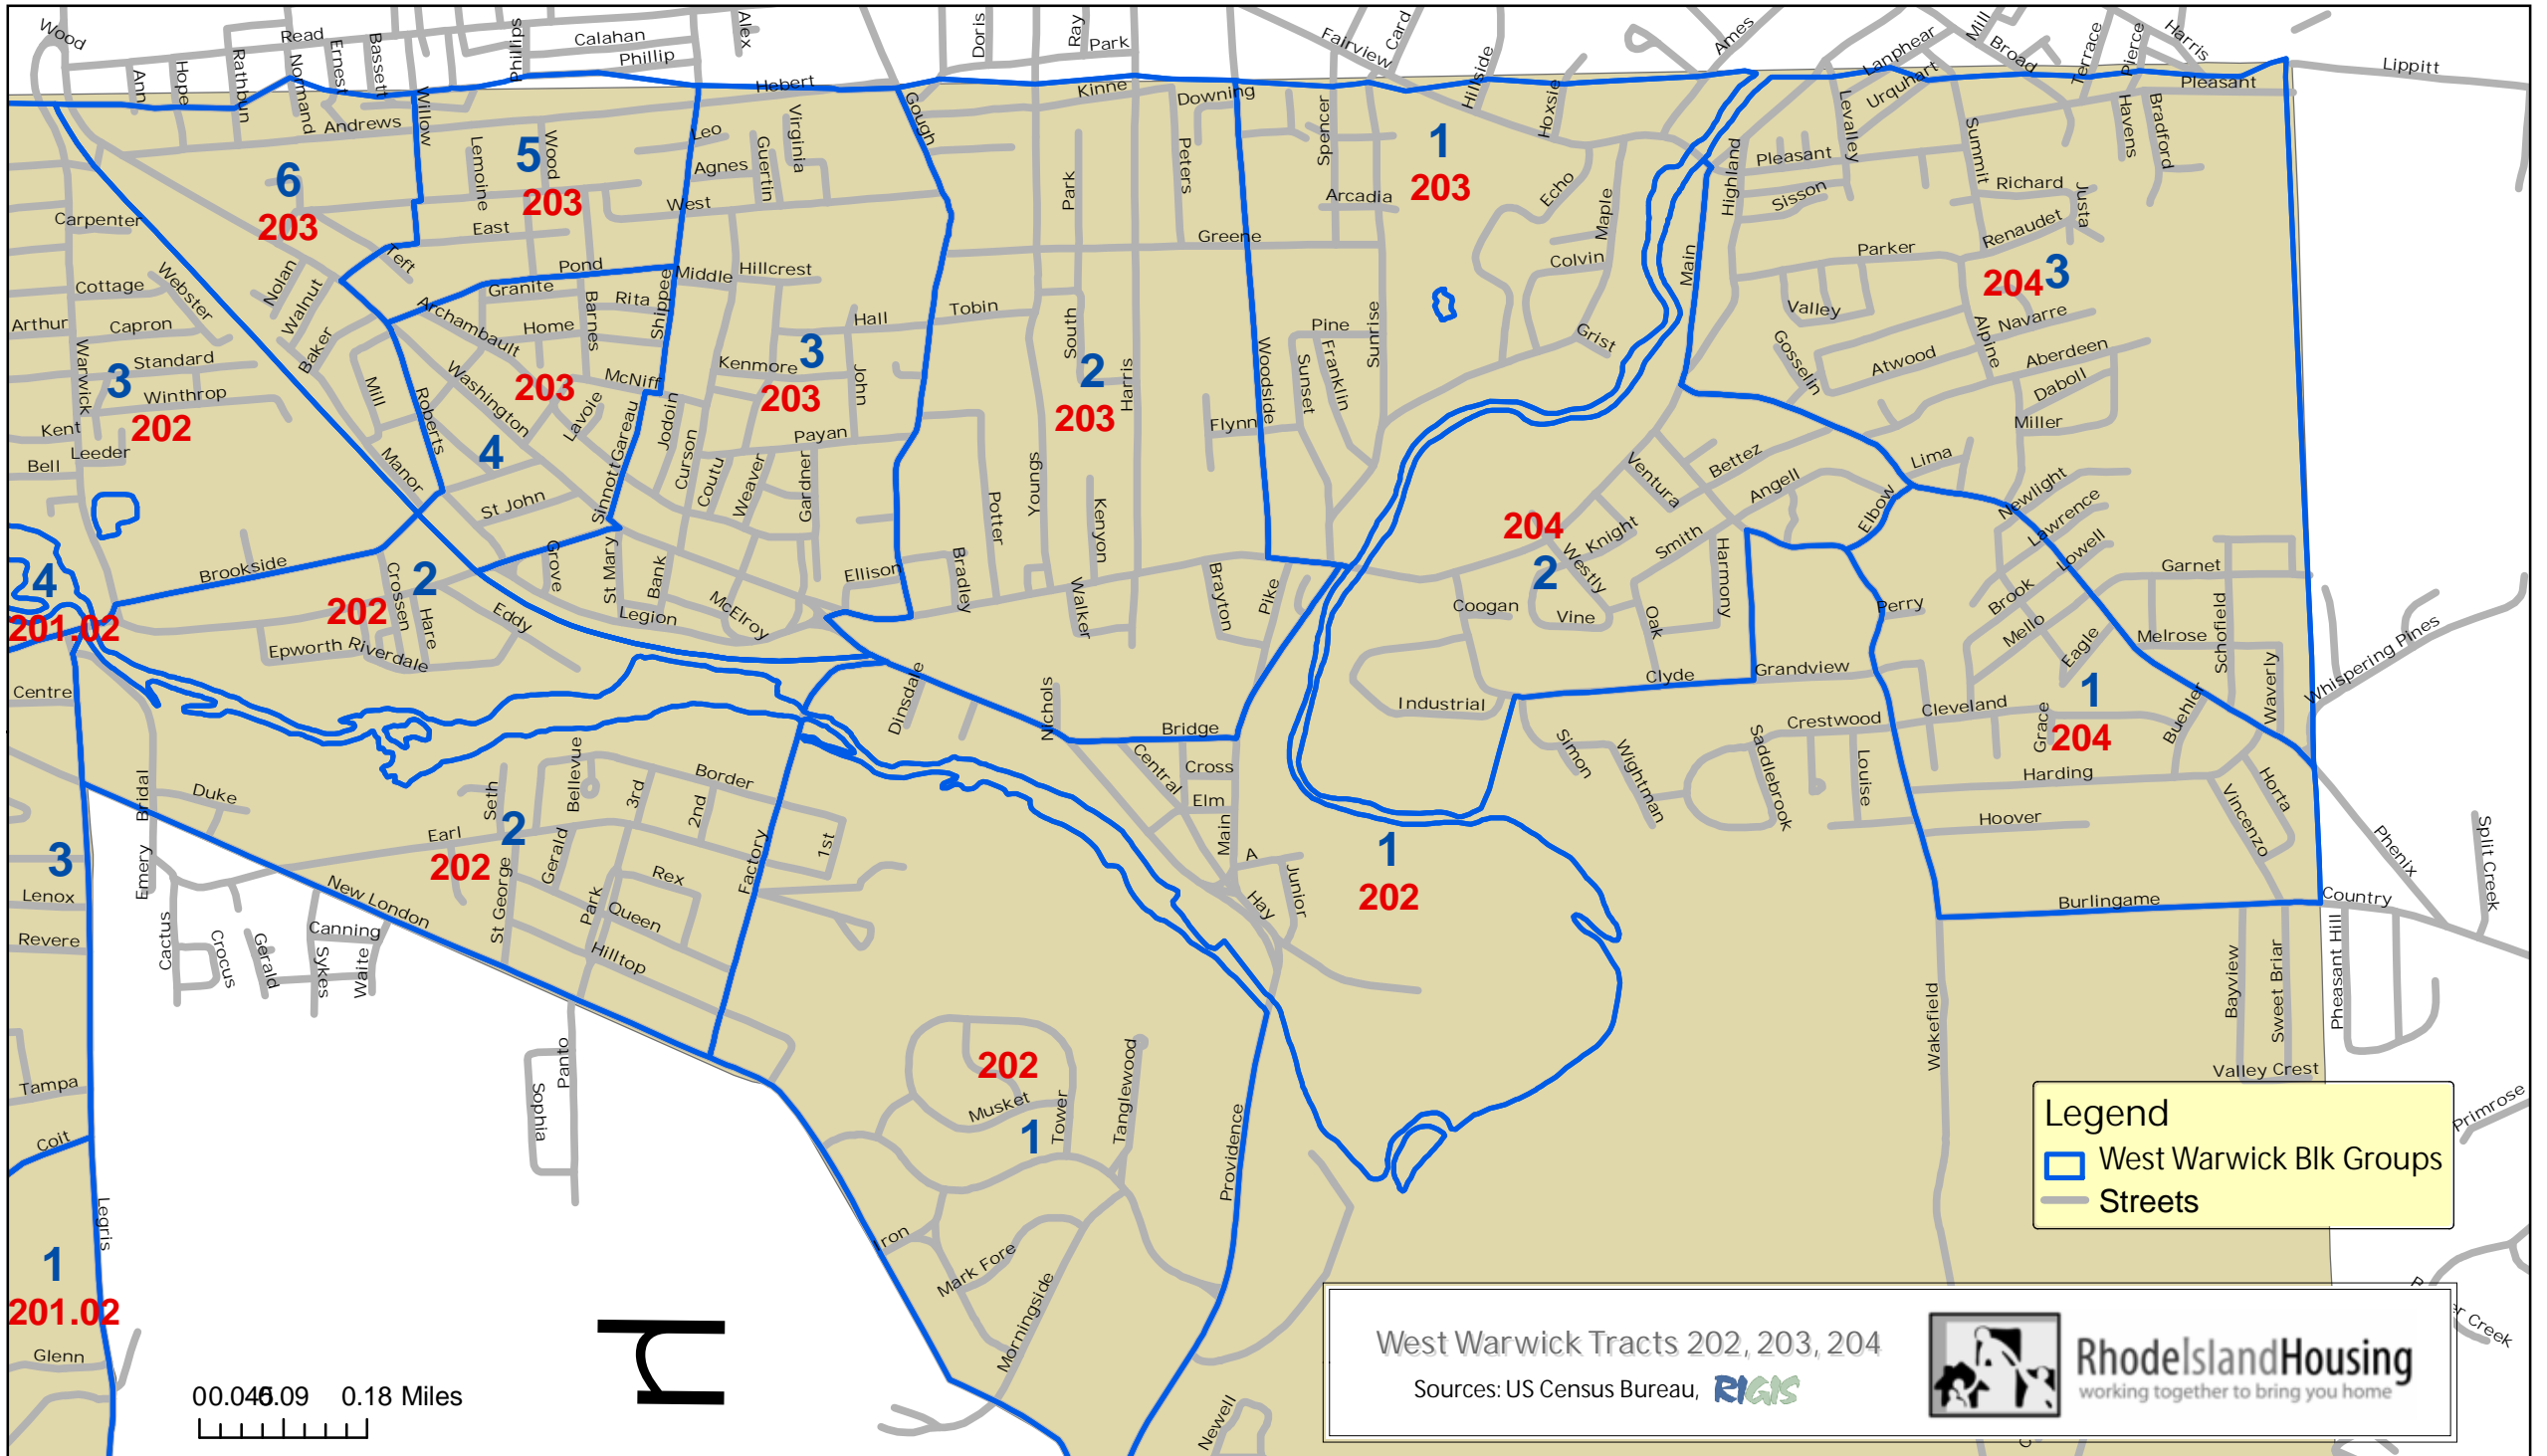

**Legend**

- West Warwick Blk Groups
- Streets

Census tracts numbered in **RED**  
 Block groups outlined in **BLUE**

West Warwick NSP Census Tracts  
 (2 maps in detail)

Sources: US Census Bureau, **RIGIS**

**RhodeIslandHousing**  
 working together to bring you home

West Warwick Tracts 201.02, 202

Sources: US Census Bureau, **RIGIS**

**Rhode Island Housing**  
working together to bring you home